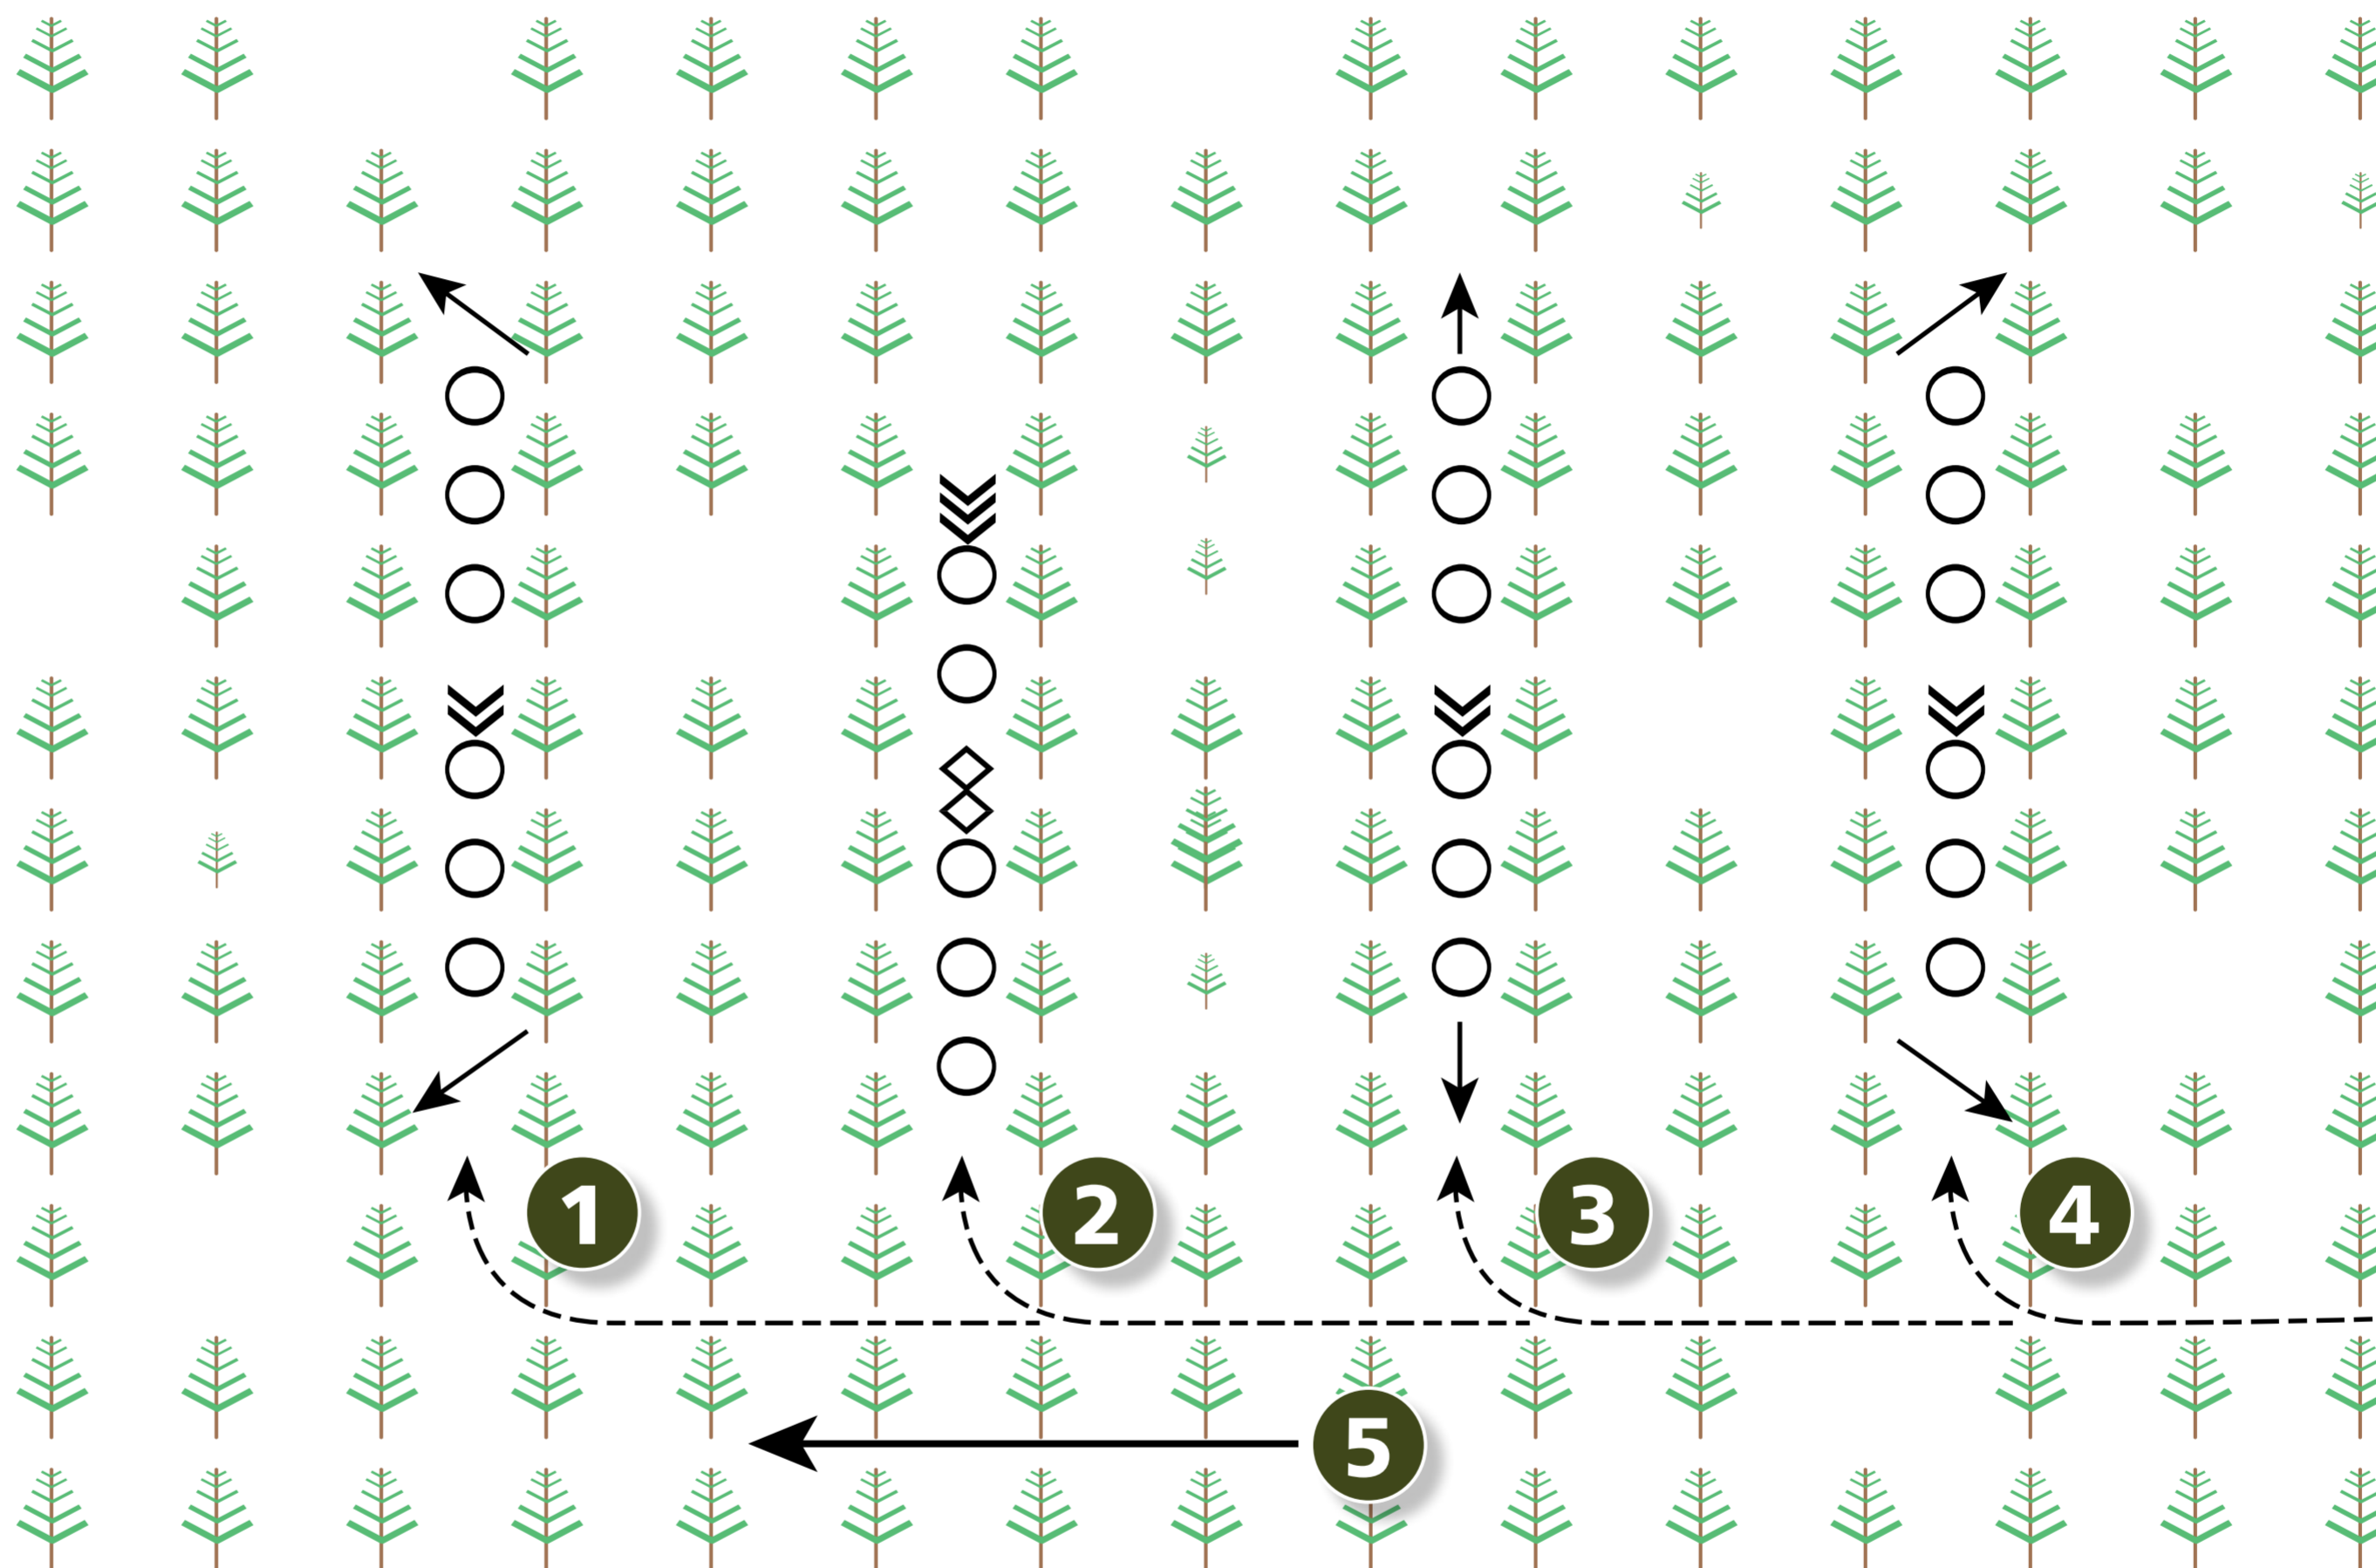

Triangular Harbour

1. Daytime sentry locs at limit of sound
2. Night time sentry locs and stand-to loc for 'D' fire team LMG during daytime
3. Night time stand-to loc for 'D' fire team LMG
4. MSP Sect sited at comd's discretion to cover likely approaches

Hasty Harbour

- 1. Last Sect
- 2. PI HQ
- 3. 2nd Sect
- 4. Lead Sect
- 5. Direction of Travel

SA80 A2

SKILL AT ARMS

MAP READING

SENTRIES, HARBOURS AND PATROLS

ARMY

SENTRIES, HARBOURS AND PATROLS

Hasty Harbour