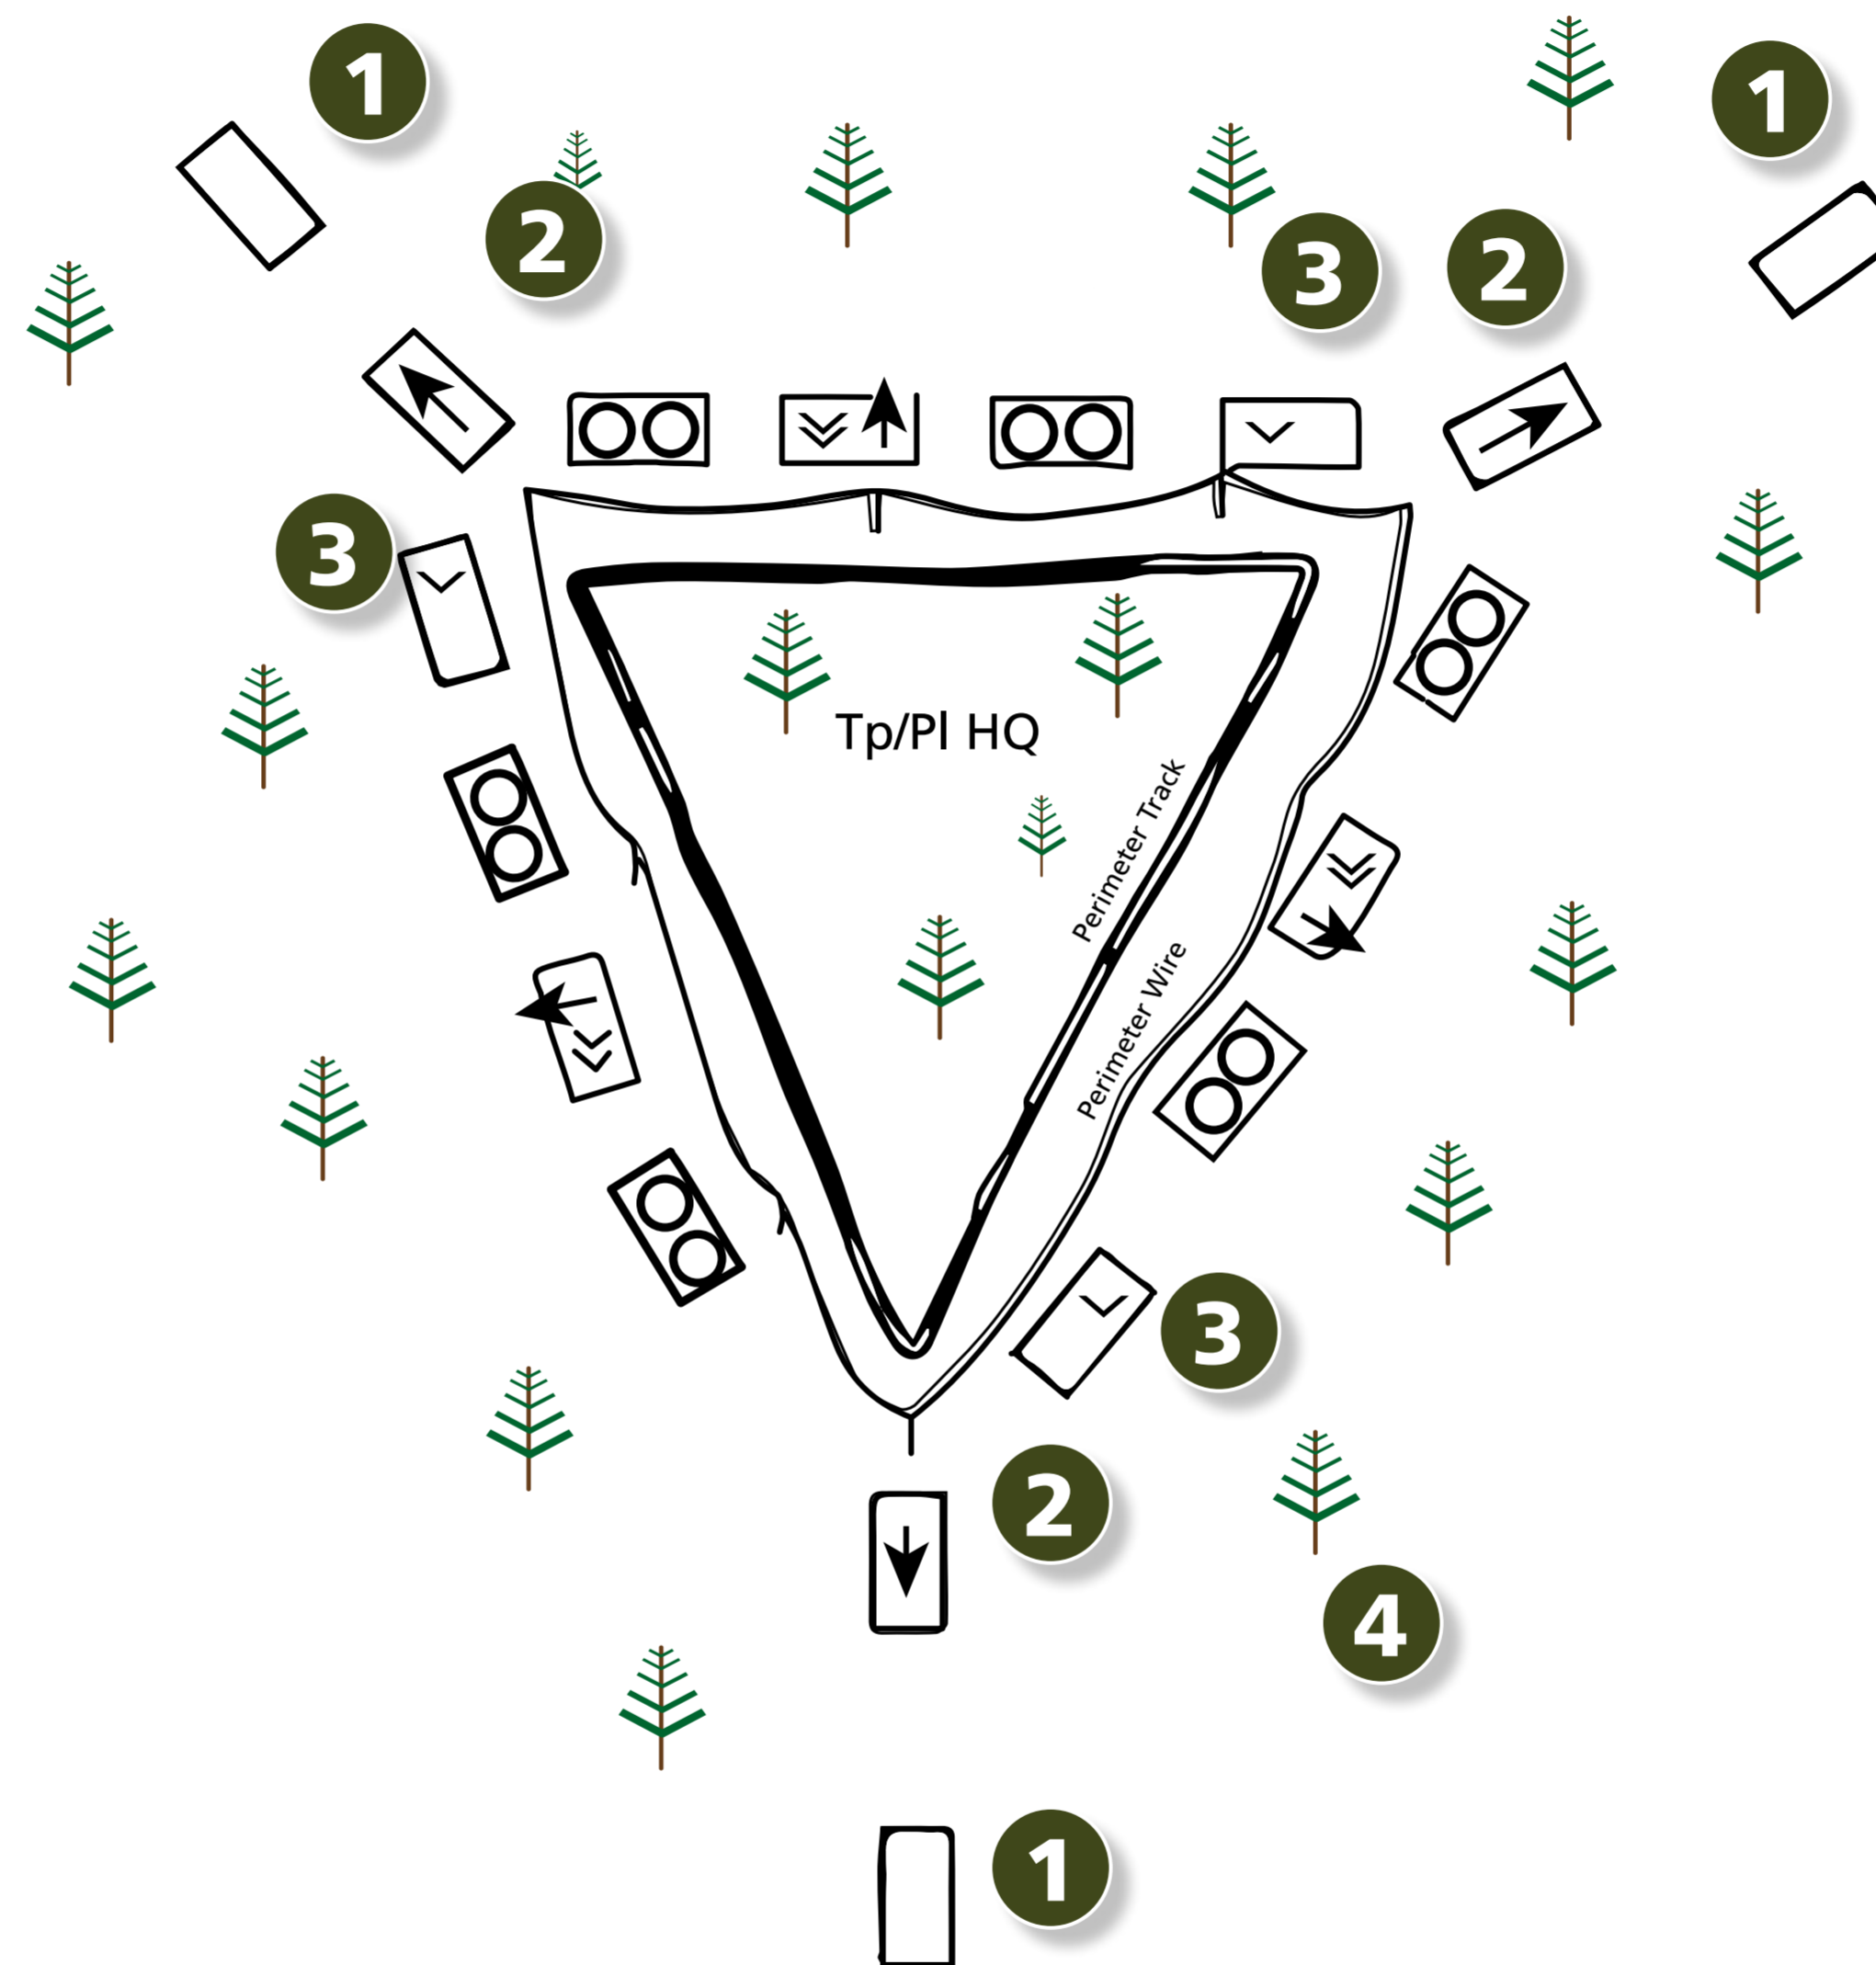

Triangular Harbour

1. Daytime sentry locs at limit of sound
2. Night time sentry locs and stand-to loc for 'D' fire team LMG during daytime
3. Night time stand-to loc for 'D' fire team LMG
4. MSP Sect sited at comd's discretion to cover likely approaches

Hasty Harbour

- 1. Last Sect
- 2. PI HQ
- 3. 2nd Sect
- 4. Lead Sect
- 5. Direction of Travel

SA80 A2

SKILL AT ARMS

MAP READING

SENTRIES, HARBOURS AND PATROLS

ARMY

SENTRIES, HARBOURS AND PATROLS

Hasty Harbour